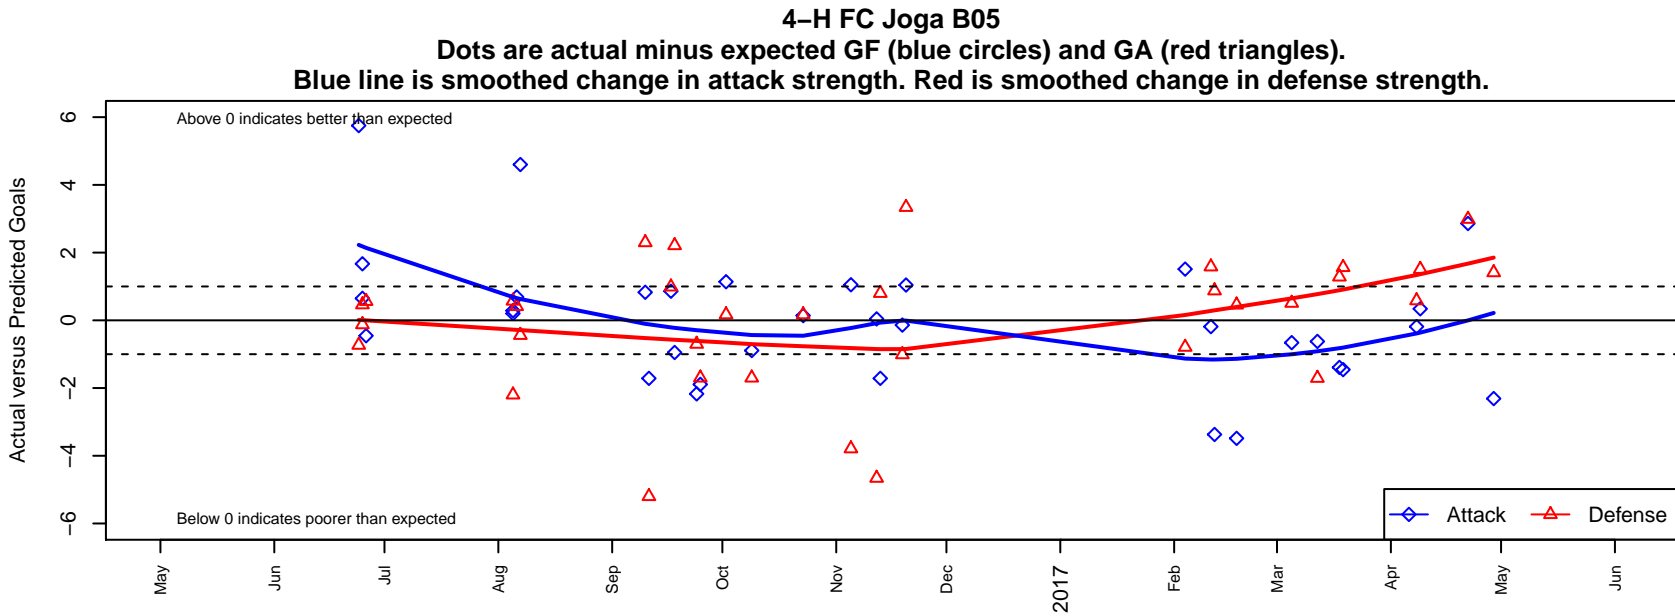

**attack and defense variance (black dot)
relative to other teams
and top 10 in region**

**attack and defense rating
relative to others at age
and all opponents in last 13 months**

4-H FC Joga B05

, OR
B05 total strength=855
attack=1.68 defense=0.87
fall league = PTT B05 Premier Green
spr league = Spr OYS B05 Premier White

alt names used:
4-H FC Joga Jrs
4-H FC Joga Jrs
4-H 05B Joga Jr
4-H 05B Joga Jr
4-H 05B Joga Jr

Venues played:
2016 Capital Cup BU12
2016 Mt Hood Challenge U12 Gold
2016 PTT B05 Premier Green
2016 Spr OYS B05 Premier White
2016 OYS State Cup B05