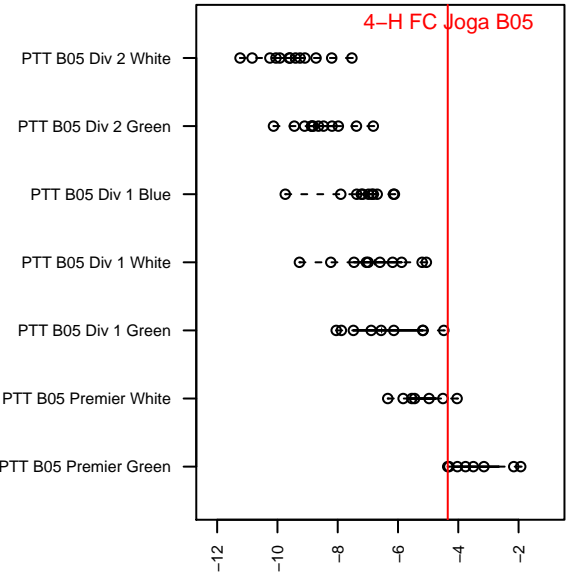

**attack and defense rating
relative to others at age
and all opponents in last 13 months**